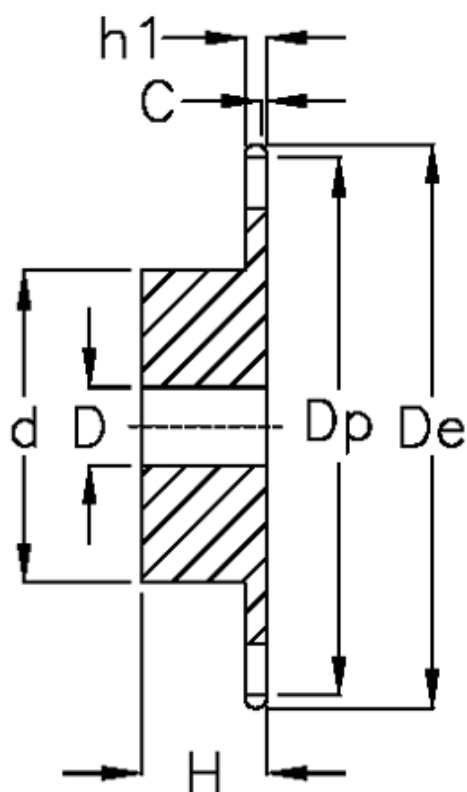

Article number: 616011002037

Description: Sprocket 05 B-1 Z=37 simplex  
predrilled

## Measures

C = 1  
d = 40  
D =  $10 \pm 0,5$

De = 97.6

Dp = 94.33

For chain size = 8 x 3,0 mm

For chain type = 05 B-1

H = 16

h1 = 2.8